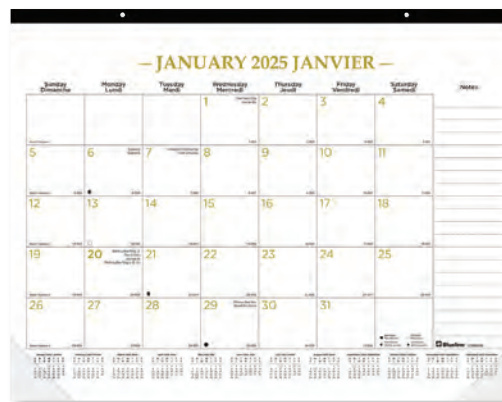

529479

11⁹⁹
ea.

AT-A-GLANCE®
Monthly Desk Pad Calendar
 22 x 17 in. 12 months: January to December 2025. Bilingual.
 601120

12⁴⁹
 ea.

Blueline®
DuraGlobe Monthly Desk Pad Calendar
 22 x 17 in. 12 months: January to December 2025.
 183731 Bilingual
 1047281 English

12⁹⁹
 ea.

Blueline®
Monthly Desk Pad Calendar
 24-1/4 x 19-1/4 in. 12 months: January to December 2025. Bilingual.
 Refill only 121764 Complete desk pad calendar 42505826.99

13⁴⁹
 ea.

Blueline®
Man's Best Friends Monthly Desk Pad Calendar
 22 x 17 in. 12 months: January to December 2025. Bilingual.
 835289

14⁹⁹
 ea.

Blueline®
Floral Monthly Desk Pad Calendar
 22 x 17 in. 12 months: January to December 2025. Bilingual.
 835290

14⁹⁹
 ea.

Blueline®
Gold Lines Monthly Desk Pad Calendar
 22 x 17 in. 12 months: January to December 2025. Bilingual.
 829098