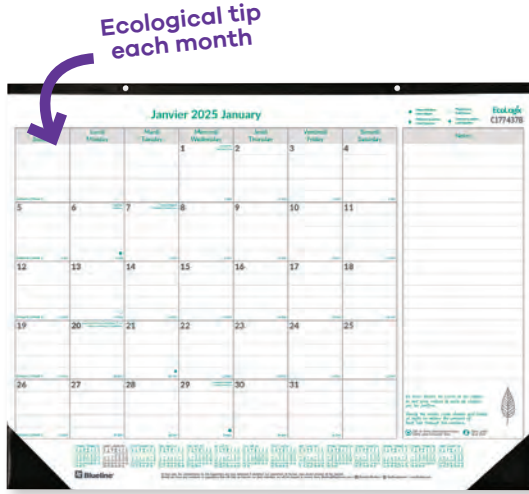

Ecological tip
each month

Blueline®

EcoLogix Monthly Desk Pad Calendar

22 x 17 in. 12 months: January to December 2025.

- 783522 Bilingual
- 569939 English

8⁷⁹
ea.