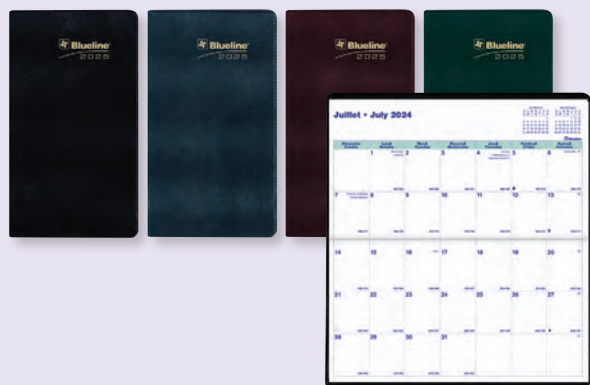

24⁹⁹ ea.

Freeport Weekly Planner

9-1/2 x 6-1/4 in. No appointment schedule. Soft cover. Bilingual.

833862	Freeport - black
833863	Freeport - blue

28⁹⁹ ea.

Click on any product for a more detailed description.

Brownline®
**Executive Weekly
 Pocket Diary**
 6-7/8 x 3-3/16 in.
 8:00 a.m. to 5:00 p.m., hourly
 schedule. Soft cover. Trilingual. Black.
 311936

15⁵⁹
 ea.

Pocket Size

**Sapa X Weekly
 Pocket Diary**
 5-1/2 x 3-1/2 in.
 8:00 a.m. to 7:00 p.m.,
 hourly schedule. Soft cover. Black.
 45948 French
 46078 English

9⁹⁹
 ea.

Blueline®
Weekly Pocket Diary
 6 x 3-1/2 in.
 No appointment schedule.
 Soft cover. Bilingual. Black.
 121798

5⁴⁹
 ea.

Blueline®
Monthly Pocket Diary
 6-1/2 x 3-1/2 in. Soft cover. Assorted colours.
Bilingual, 18 months: July 2024 to December 2025
 233718 5.99
English, 24 months: January 2025 to December 2026
 292573 6.19