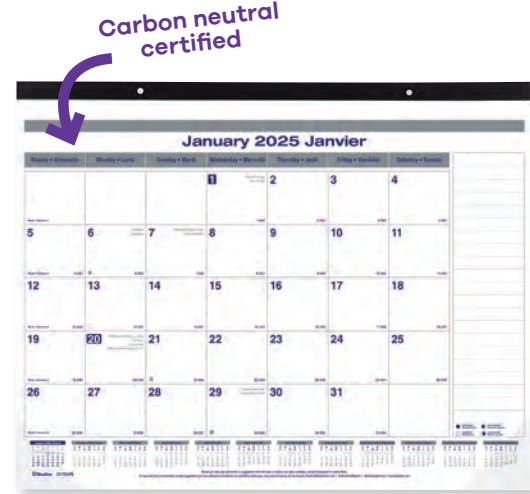

Blueline®

Monthly Desk Pad Calendar

12 months: January to December 2025.

- 11 x 8-1/2 in.
- 835291 Bilingual 6.99
- 562645 English 6.99
- 17-3/4 x 10-7/8 in.
- 1047273 Bilingual 7.89
- 514679 English 8.29
- 21-1/4 x 16 in.
- 6361 Bilingual 5.69
- 139303 English 5.69
- 21-1/4 x 16 in., with transparent strip at the bottom
- 292532 Bilingual 9.89

From
5⁶⁹
ea.

Ecological tip
each month

Blueline®

EcoLogix Monthly Desk Pad Calendar

22 x 17 in. 12 months: January to December 2025.

- 783522 Bilingual
- 569939 English

8⁷⁹
ea.

Carbon neutral
certified

Blueline®

Net Zero Carbon Monthly Desk Pad Calendar

22 x 17 in. 12 months: January to December 2025. Bilingual.

327619

8⁹⁹
ea.

N

Blueline®

Passion Monthly Desk Pad Calendar