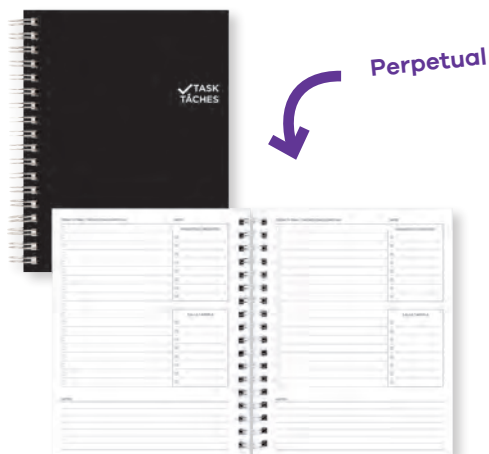

44⁶⁹
ea.

Brownline®

Executive Daily Diary

10-3/4 x 7-3/4 in. 7:00 a.m. to 10:45 p.m., 15-minute schedule.
Hard cover. Trilingual. Assorted colours.
133678

62³⁹
ea.

Brownline®

Daily Diary

10 x 7-7/8 in. No appointment schedule. Hard cover. English. Red.
562660

78⁴⁹
ea.

Blueline®

Undated Task Planner

9-1/4 x 7-1/4 in. One day per page. 270 micro-perforated pages.
Padded, laminated cover. Bilingual. Black.
581769

20⁹⁹
ea.

Blueline®

Daily Perpetual Diary

8 x 5 in. 8:00 a.m. to 8:00 p.m., hourly schedule. Soft cover. Bilingual. Black.
28829