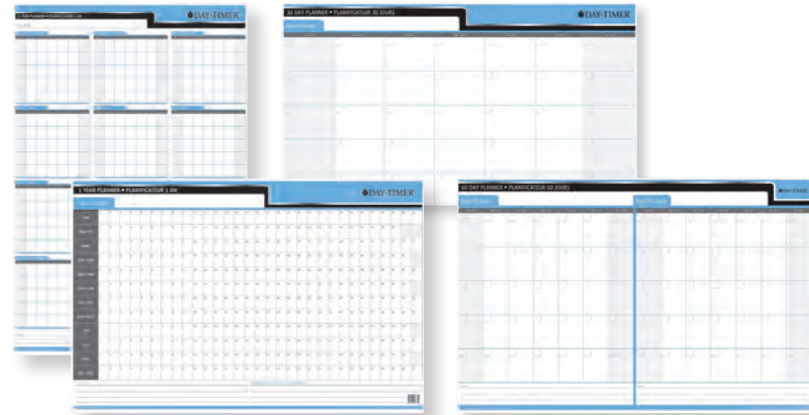

23⁸⁹
ea.

Blueline®

Tropical Annual Wall Calendar

24 x 36 in. Vertical on one side, horizontal on the other. English.
229609

27⁹⁹
ea.

DAY-TIMER®

Undated Reversible Planner

Write-on, wipe-off surface. Bilingual.
1-month/2-month: horizontal
700443 23 x 30 in..... 20.99
700450 24 x 36 in..... 21.99

3-month/4-month: horizontal
700484 24 x 36 in..... 21.99
12-month: vertical/horizontal
700476 24 x 36 in..... 22.99

From

20⁹⁹
ea.

Quantities are limited. Order early for best selection.

fridgeplanner Monthly Calendar
14 x 13-1/2 in. 16 months: September 2024 to December 2025.
Reinforced backer with magnets.
833842 English
833843 French