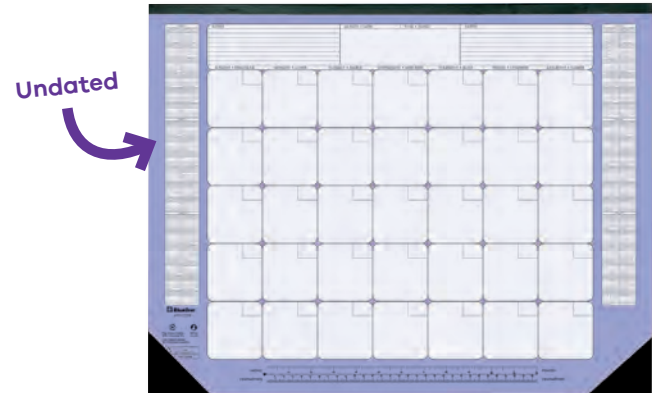

Blueline®
Monthly Perpetual Desk Pad Calendar
22 x 17 in. 12 sheets with 6 annual reference calendars. Bilingual.
402594

18⁹⁹
ea.