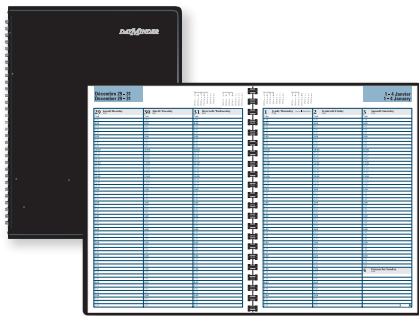

34²⁹
 ea.

Yellow area for notes
 on each spread

AT-A-GLANCE®
QuickNotes Weekly/Monthly Diary
 8 x 9-7/8 in. 8:00 a.m. to 5:00 p.m., hourly schedule.
 Soft cover. Bilingual. Black.
 601088

37⁹⁹
 ea.

Quantities are limited. Order early for best selection.

CAMBRIDGE®
Triad Weekly/Monthly Planner
 8-1/2 x 6 in. No appointment schedule. Poly cover. Bilingual.
 835324

22⁵⁹
 ea.

13 months: January 2025
 to January 2026

AT-A-GLANCE®
Floral Weekly/Monthly Planner
 8-3/4 x 7-3/8 in. No appointment schedule. Poly cover. Bilingual.
 835319

24⁰⁹
 ea.

AT-A-GLANCE®
Weekly Diary
 8 x 11 in. 7:00 a.m. to 9:45 p.m.,
 15-minute schedule. Soft cover.
 Bilingual. Black.
 691766

24⁹⁹
 ea.

13 months: January 2025
 to January 2026

AT-A-GLANCE®
**Geo Weekly/
 Monthly Planner**
 8-3/4 x 7-3/8 in.
 No appointment schedule.
 Poly cover. Bilingual.
 835321