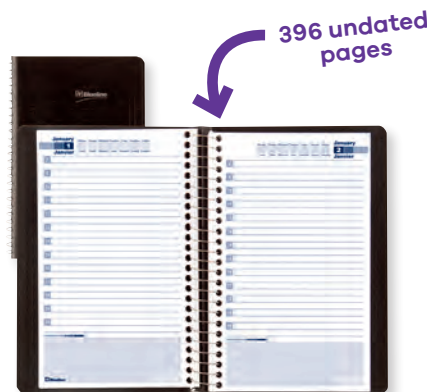

44⁶⁹
ea.

Brownline®

Executive Daily Diary

10-3/4 x 7-3/4 in. 7:00 a.m. to 10:45 p.m., 15-minute schedule.
Hard cover. Trilingual. Assorted colours.
133678

62³⁹
ea.

Brownline®

Daily Diary

10 x 7-7/8 in. No appointment schedule. Hard cover. English. Red.
562660

78⁴⁹
ea.

Blueline®

Undated Task Planner

9-1/4 x 7-1/4 in. One day per page. 270 micro-perforated pages.
Padded, laminated cover. Bilingual. Black.
581769

20⁹⁹
ea.

Blueline®

Daily Perpetual Diary

8 x 5 in. 8:00 a.m. to 8:00 p.m., hourly schedule. Soft cover. Bilingual. Black.
28829

22⁹⁹
ea.

Blueline®

NotePro Undated Daily Planner

9-1/4 x 7-1/4 in. 7:00 a.m. to 8:30 p.m., 30-minute schedule.
Ruled page on the right. 192 pages. Hard cover. Black.
670208 Bilingual
311605 English

17⁰⁹
ea.

Blueline®

NotePro Undated Daily Planner

10-3/4 x 8-1/2 in. 7:00 a.m. to 8:30 p.m., 30-minute schedule.
Ruled page on the right. 200 pages. Hard cover. Black.
239962 Bilingual
311621 English

22⁷⁹
ea.

Quantities are limited. Order early for best selection.