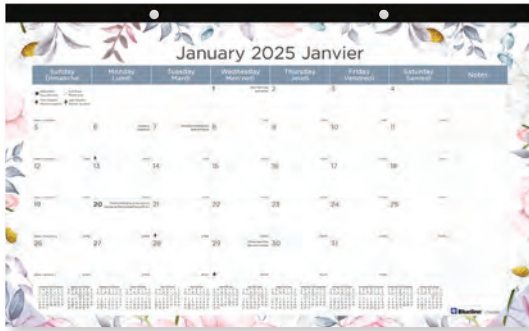

Blueline®

Net Zero Carbon Monthly Desk Pad Calendar

22 x 17 in. 12 months: January to December 2025. Bilingual.

327619

8⁹⁹
ea.

N

Blueline®

Passion Monthly Desk Pad Calendar

12 months: January to December 2025. Bilingual.

- 835288 17-3/4 x 11 in. 10.49
- 835287 22 x 17 in. 14.99

From
10⁴⁹
ea.

N

Brownline®

Monthly Desk Pad Calendar

23-1/2 x 18-3/8 in. 12 months: January to December 2025. English.