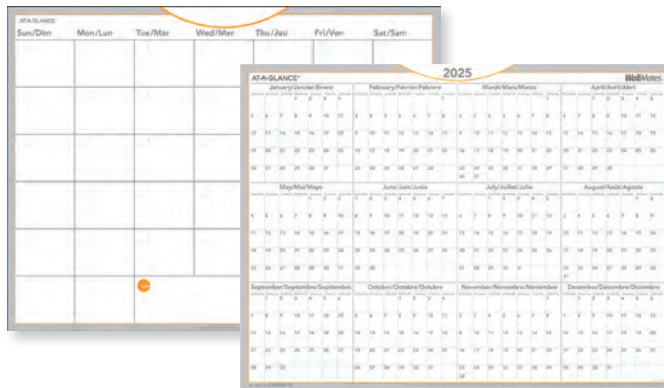

**AT-A-GLANCE®
WallMates Self-Adhesive
Monthly Planning Surface**
18 x 24 in. Repositionable, dry-erase surface. Bilingual.
185777 1 month, undated..... **22.99**
185785 January-December 2025..... **24.99**

From
22⁹⁹
ea.