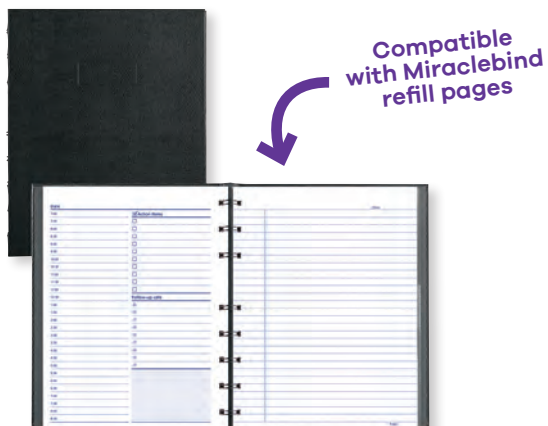

78⁴⁹
ea.

Blueline®

Undated Task Planner

9-1/4 x 7-1/4 in. One day per page. 270 micro-perforated pages.
Padded, laminated cover. Bilingual. Black.
581769

20⁹⁹
ea.

Blueline®

Daily Perpetual Diary

8 x 5 in. 8:00 a.m. to 8:00 p.m., hourly schedule. Soft cover. Bilingual. Black.
28829

22⁹⁹
ea.

Blueline®

NotePro Undated Daily Planner

9-1/4 x 7-1/4 in. 7:00 a.m. to 8:30 p.m., 30-minute schedule.
Ruled page on the right. 192 pages. Hard cover. Black.
670208 Bilingual
311605 English

17⁰⁹
ea.