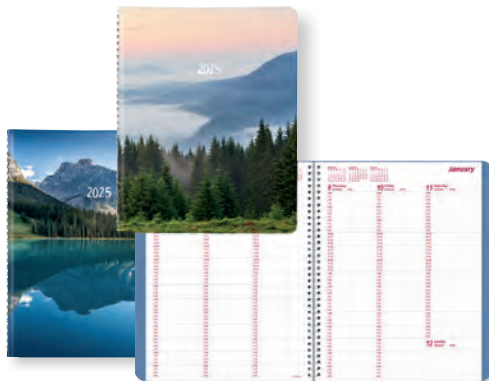

Brownline®
Mountain Weekly Planner
11 x 8-1/2 in. 7:00 a.m. to 8:45 p.m.,
15-minute schedule. Soft cover. English.
823700 lake 823716 forest

26⁹⁹
ea.

16 months: September 2024
to December 2025