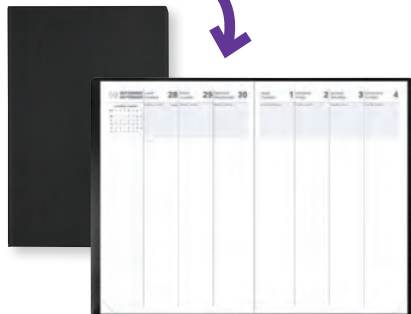

16 months,
September 2022
to December 2023

28⁹⁹
ea.