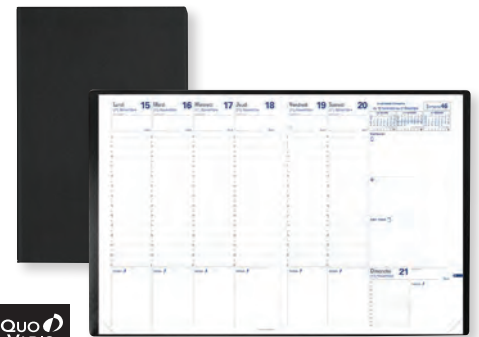

Trinote Weekly Diary

7-1/4 x 9-1/2 in. 8:00 a.m. to 9:00 p.m.,

30-minute schedule. Soft cover. Black.

454264 English

454389 French

• Refill only

432617 English 23.59

• Refill only

267153 French 23.59

30⁹⁹
ea.