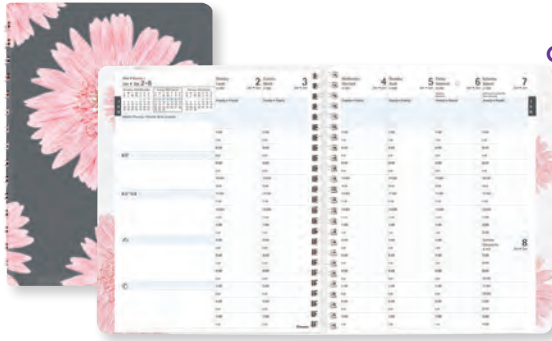

Designed for people with busy schedules

Supporting
the Canadian
Cancer Society

Pink Daisy Timanager® Weekly Diary
8-1/2 x 6-3/4 in. 7:00 a.m. to 7:30 p.m.,
30-minute schedule. Soft cover. Bilingual.
766931

20⁴⁹
ea.