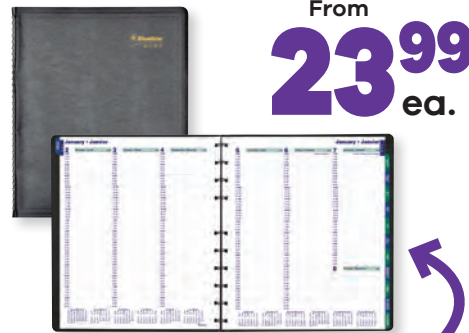

823700 lake

823716 forest

23⁹⁹
ea.

Floral Weekly/Monthly Planner

8-1/2 x 6 in. No appointment schedule. Poly cover. Bilingual.
828550

22⁹⁹
ea.

Blake 18-Month Weekly/Monthly Planner

11 x 9 in. No appointment schedule. Poly cover. Bilingual.
828546

26⁹⁹
ea.

18 months: January
2023 to June 2024

Weekly Diary

11 x 9-1/16 in. 7:00 a.m. to 8:45 p.m.,
15-minute schedule. Bilingual. Black.

Soft cover

121434 17.49

Duraflex poly cover

161018 21.99

From
17⁴⁹
ea.

MiracleBind™ Weekly Diary

11 x 9-1/16 in. 7:00 a.m. to 8:45 p.m.,
15-minute schedule. Bilingual. Black.

Soft cover

133710 23.99

Hard cover

292706 28.49

From
23⁹⁹
ea.