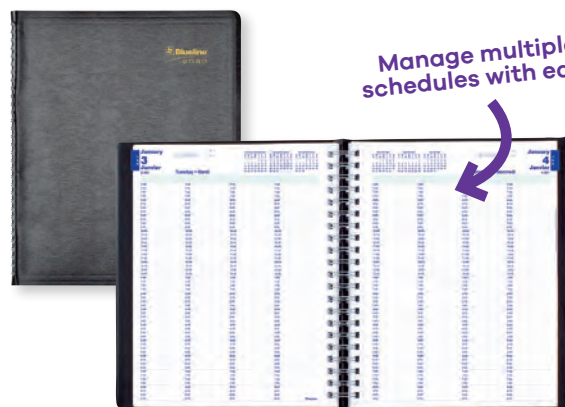

292565 black 22.99

From
15⁴⁹
ea.

Exdi Daily Diary

8-1/4 x 6 in. 8:00 a.m. to 9:00 p.m., hourly schedule. Cardboard cover. Bilingual. Assorted colours.

600973

13²⁹
ea.

«Things to do» Daily Diary

11 x 8-1/2 in. 7:00 a.m. to 8:30 p.m., 30-minute schedule. Soft cover. Black.

428227 English

133611 Bilingual

38⁹⁹
ea.

Manage multiple
schedules with ease

Daily Planner for 4 People

11 x 8-1/2 in. 7:00 a.m. to 8:45 p.m., 15-minute schedule for 4 people. Soft cover. Bilingual. Black.