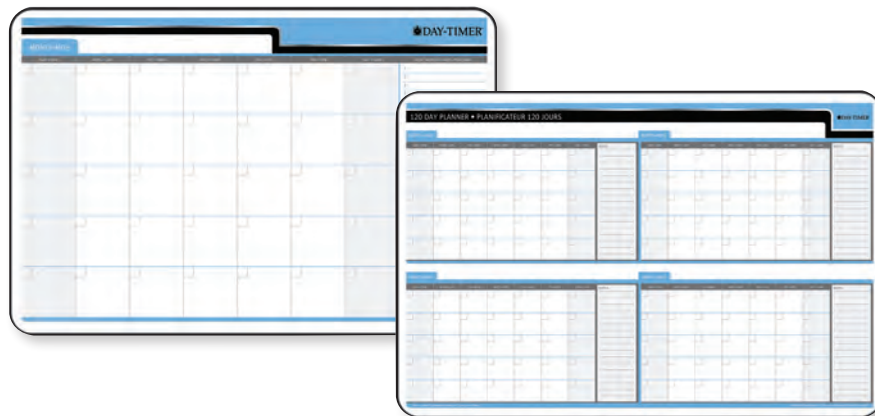

Solid whiteboard

DAY-TIMER®
Undated Wall Planner
24 x 36 in. Vinyl frame. Bilingual.
700427 1 month. 54.99
700435 4 months. 54.99

54⁹⁹
ea.

Quantities are limited. Order early for best selection.