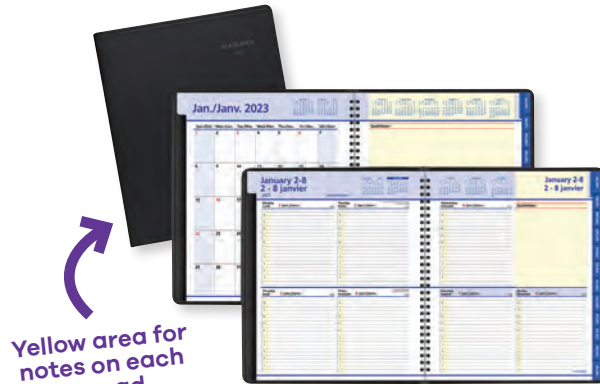

26⁹⁹
ea.

18 months, January 2023 to June 2024

CAMBRIDGE

Summer Garden 18-Month Weekly/Monthly Planner
11 x 9 in. No appointment schedule. Poly cover. Bilingual.
828549

26⁹⁹
ea.

AT-A-GLANCE

Geo Weekly/Monthly Planner
11 x 9 in. No appointment schedule. Poly cover. Bilingual.
828552

27⁹⁹
ea.

15 months, October 2022 to December 2023

Mead

15-Month Weekly/Monthly Planner

No appointment schedule. Poly cover. Bilingual.
828553 8-1/2 x 6 in. 17.99
828554 11 x 9 in. 22.99

From

17⁹⁹
ea.

AT-A-GLANCE

Weekly Diary
8 x 11 in. 7:00 a.m. to 9:45 p.m., 15-minute schedule. Bilingual. Black.
691766 Soft cover. 23.99
707570 Hard cover. 30.99

From
23⁹⁹
ea.

Yellow area for notes on each spread

AT-A-GLANCE

QuickNotes® Weekly/Monthly Diary
8 x 9-7/8 in. 8:00 a.m. to 5:00 p.m., hourly schedule. Soft cover. Bilingual. Black.
601088