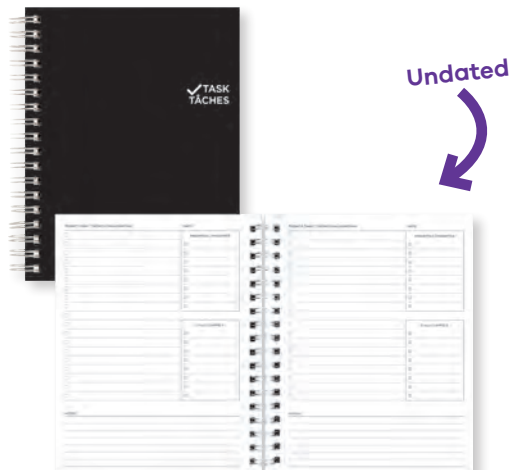

600635 English 600643 French

Blueline®

DuraGlobe Monthly Diary

8-7/8 X 7-1/8 in. 14 months: December 2022 to January 2024. Bilingual. Black.

Semi-flexible cover

183764 12.99

Corinth soft cover

220392 15.49

From
12⁹⁹
ea.

DAYMINDER® Brand

Première® Monthly Diary

11-7/8 x 7-7/8 in. 14 months: December 2022 to January 2024. Bilingual. Black.

Soft cover

691733 12.99

Hard cover with tabs

790295 20.99

From
12⁹⁹
ea.

Blueline®

Undated Task Planner

9-1/4 x 7-1/4 in. One day per page. 270 micro-perforated pages.

Padded, laminated cover. Bilingual. Black.

581769

19⁹⁹
ea.

Brownline®