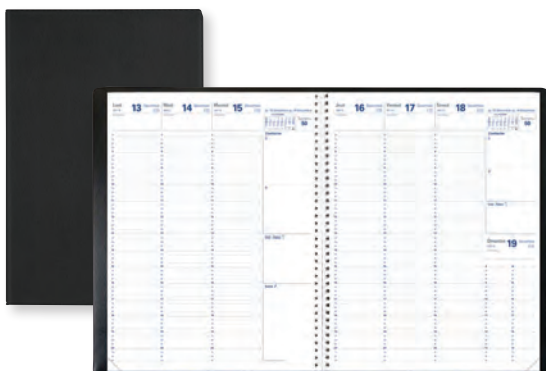

Eurequart Weekly Diary

11-3/4 x 9-1/2 in. 7:00 a.m. to 8:45 p.m.,
15-minute schedule. Soft cover. French*. Black.

3806

*This product is only available in French.

35⁹⁹
ea.

Prenote Weekly Diary

11-3/4 x 8-1/4 in. 8:00 a.m. to 9:00 p.m., 30-minute schedule. Soft cover.

English

454231 black

823794 blue

• **Refill only**

432484 English **26.99**

French

454330 black

823799 blue

• **Refill only**

267138 French **26.99**

36⁹⁹
ea.

Quantities are limited. Order early for best selection.